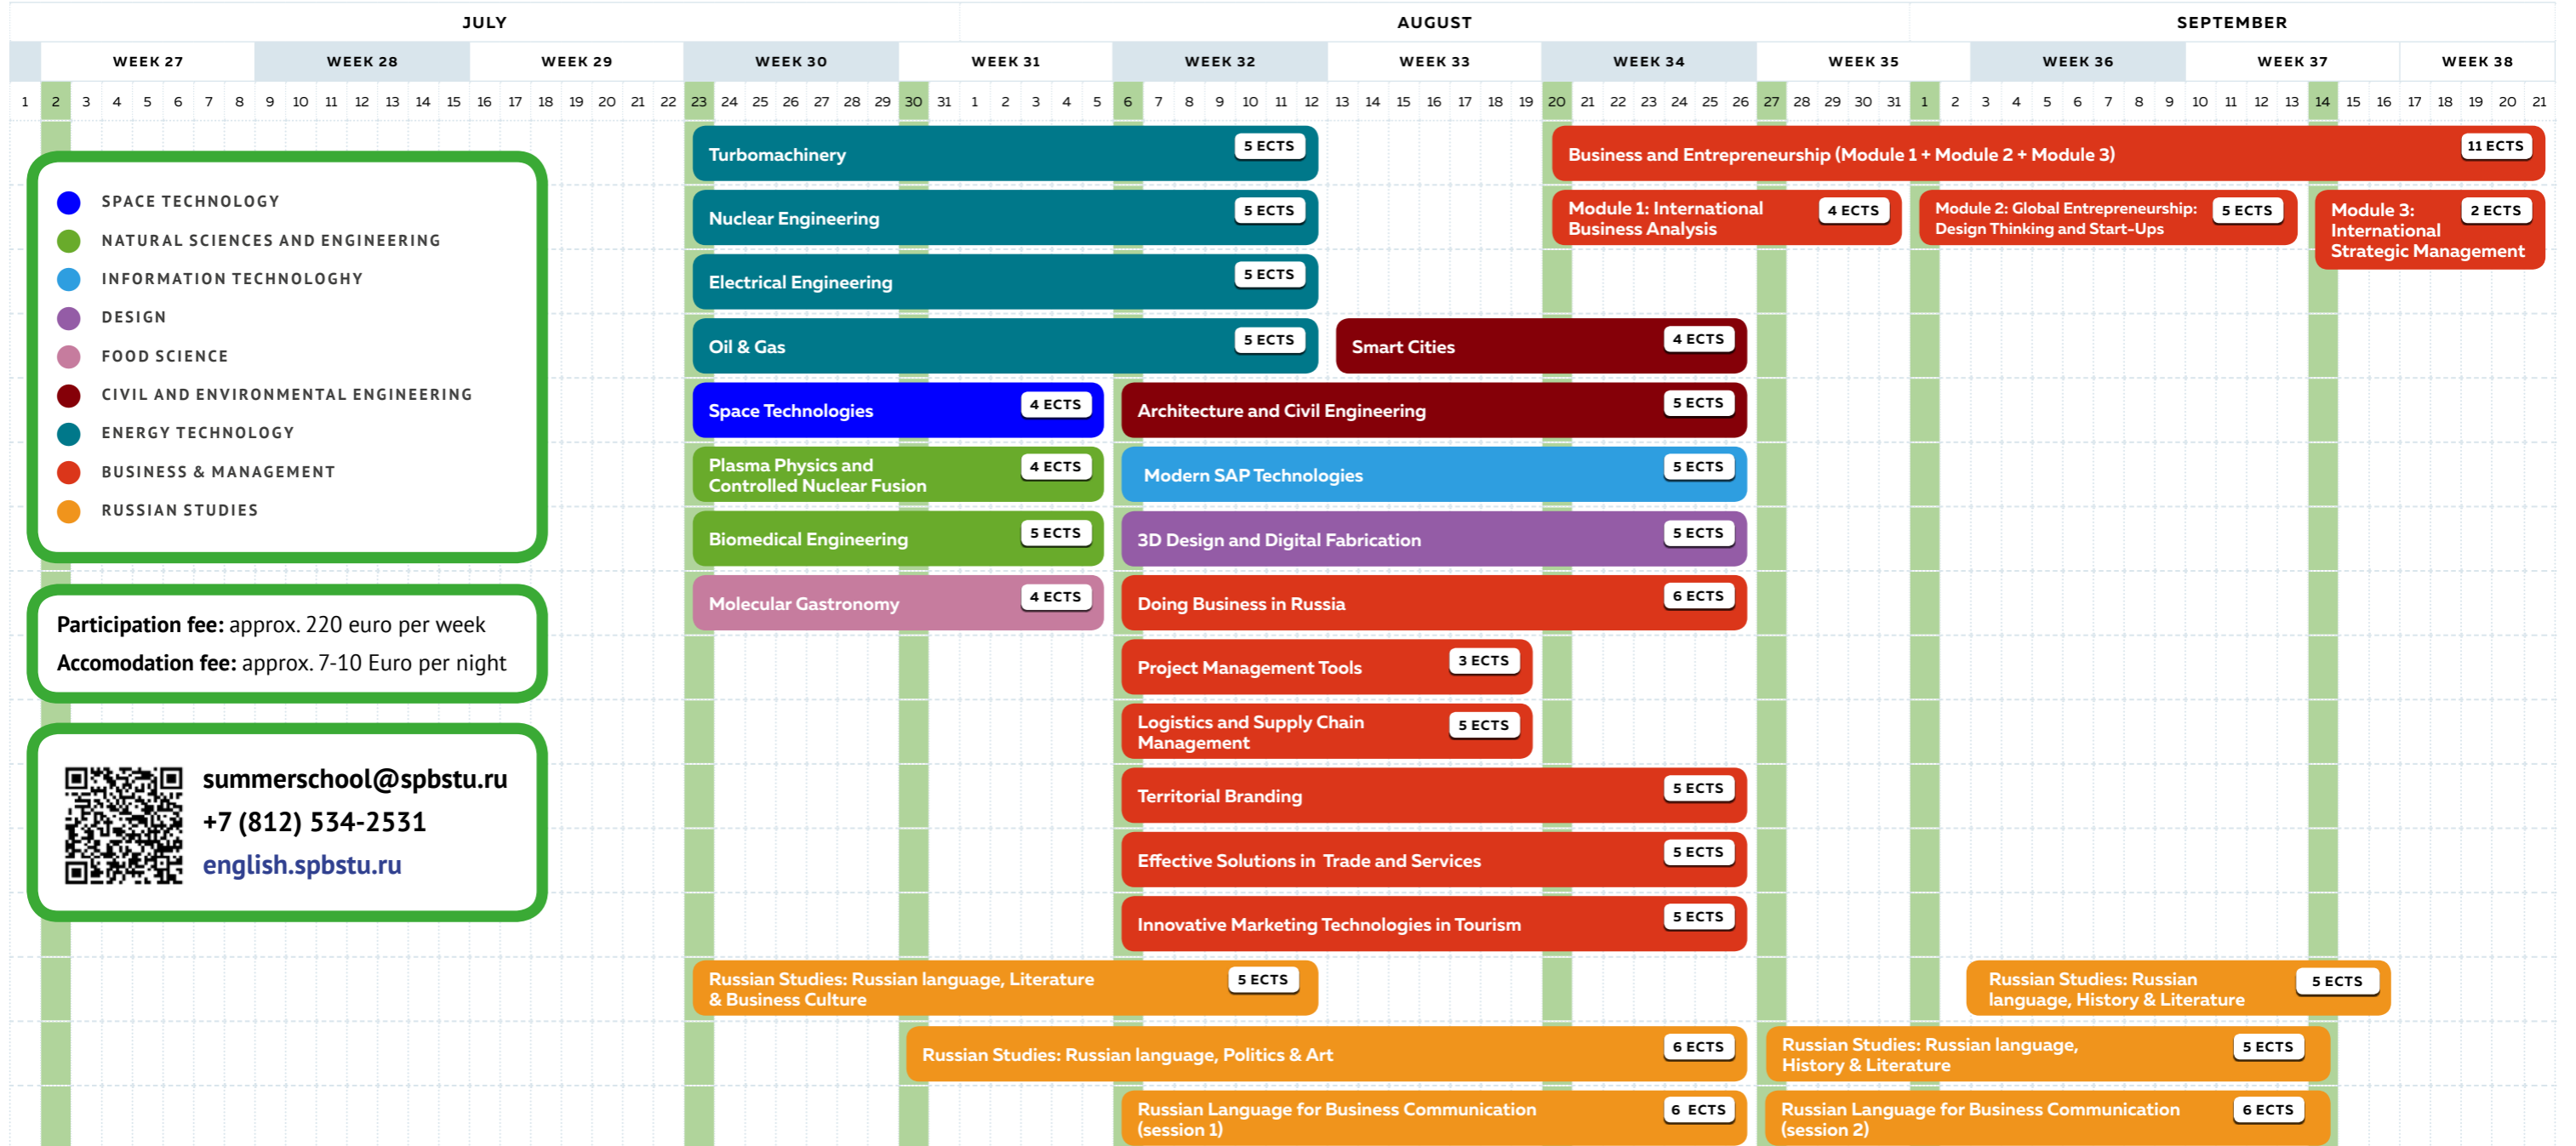

- SPACE TECHNOLOGY
- NATURAL SCIENCES AND ENGINEERING
- INFORMATION TECHNOLOGY
- DESIGN
- FOOD SCIENCE
- CIVIL AND ENVIRONMENTAL ENGINEERING
- ENERGY TECHNOLOGY
- BUSINESS & MANAGEMENT
- RUSSIAN STUDIES

Participation fee: approx. 220 euro per week
Accommodation fee: approx. 7-10 Euro per night

summerschool@spbstu.ru
+7 (812) 534-2531
english.spbstu.ru